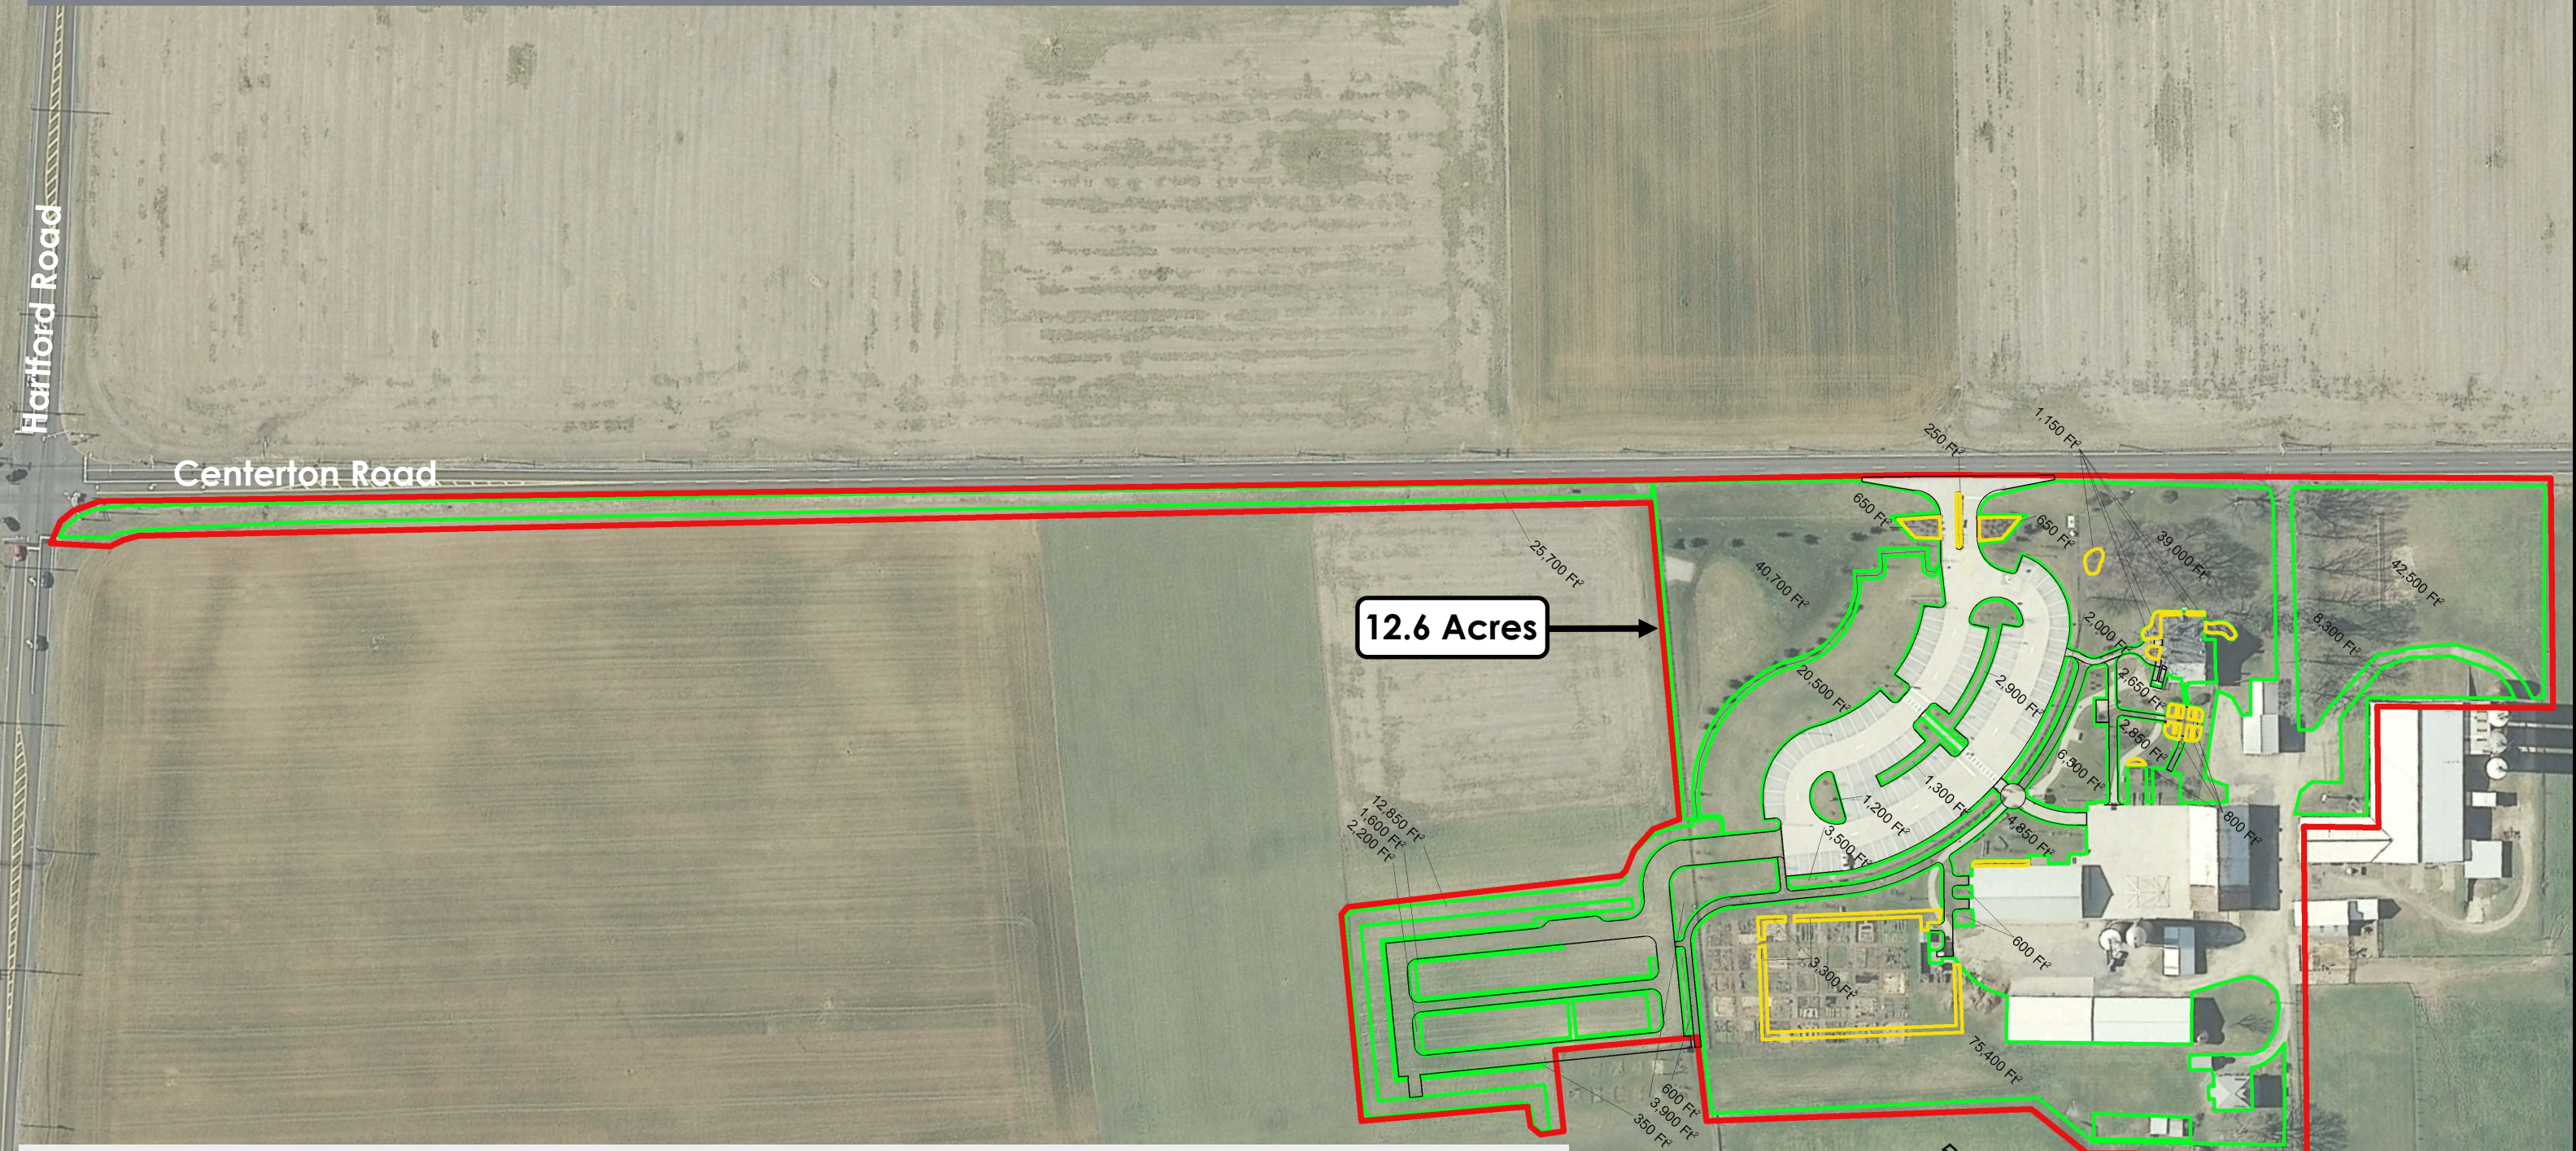

# Burlington County Agricultural Center, Burlington, NJ

12.6 Acres

547,600 Ft<sup>2</sup>  
12.57 Acres

- Intensive Landscape Area - 12.6 Acres Total
- Lawn - 299,600 Ft<sup>2</sup>
- Plant Bed - 6,800 Ft<sup>2</sup> + All Individual Tree Rings

Image courtesy of NJGIN Information Warehouse on or about 12/15/2017